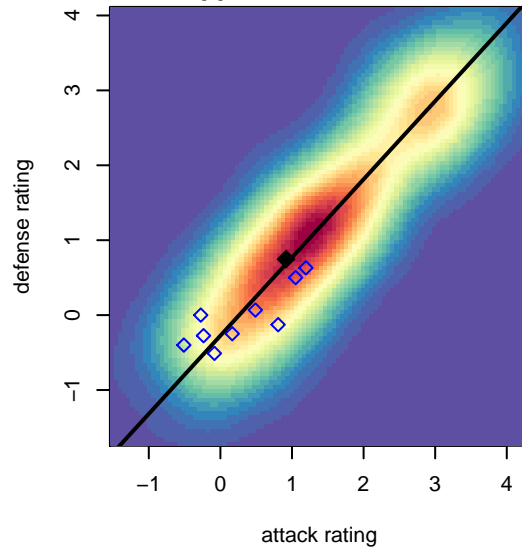

Longview Warriors G00

Longview, WA
G00 total strength=1040
attack=2.5 defense=2.11

alt names used:
Warriors
Warriors
Warriors

Venues played:
2014 KITG GU14 Red
2014 Cowlitz Kickoff GU14
2014 Summer Slam Silver U14

Longview Warriors G00
Dots are actual minus expected GF (blue circles) and GA (red triangles).
Blue line is smoothed change in attack strength. Red is smoothed change in defense strength.

**attack and defense variance (black dot)
relative to other teams
and top 10 in region**

**attack and defense rating
relative to others at age
and all opponents in last 13 months**

**attack and defense rating
relative to others at age
and all opponents in last 13 months**

Performance relative to 13 month average

Performance relative to 13 month average

Distribution of opponents
 Red = Lose zone, Blue = Win zone, Green = Even
 Black line separates win/lose zones

lot. A=Neither has attack advantage, B=Opponent has both attack and defense advantage, C=Opponent has both attack and defense disadvantage, D=Both have