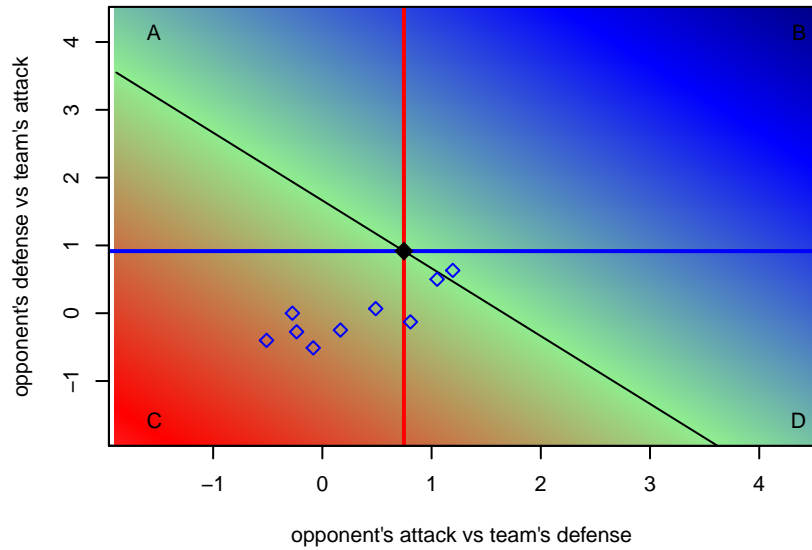

Longview Warriors G00
Dots are actual minus expected GF (blue circles) and GA (red triangles).
Blue line is smoothed change in attack strength. Red is smoothed change in defense strength.

**attack and defense variance (black dot)
relative to other teams
and top 10 in region**

**attack and defense rating
relative to others at age
and all opponents in last 13 months**

**attack and defense rating
relative to others at age
and all opponents in last 13 months**

Performance relative to 13 month average

Performance relative to 13 month average

Distribution of opponents
 Red = Lose zone, Blue = Win zone, Green = Even
 Black line separates win/lose zones

lot. A=Neither has attack advantage, B=Opponent has both attack and defense advantage, C=Opponent has both attack and defense disadvantage, D=Both have