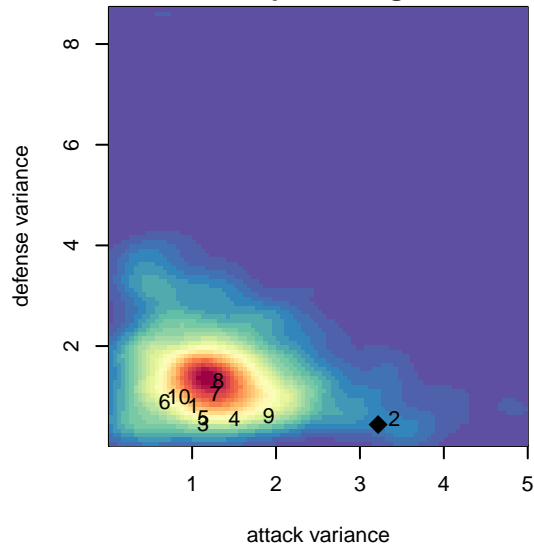

Longview Warriors G00

Longview, WA
G00 total strength=1040
attack=2.5 defense=2.11

alt names used:
Warriors
Warriors
Warriors

Venues played:
2014 KITG GU14 Red
2014 Cowlitz Kickoff GU14
2014 Summer Slam Silver U14

Longview Warriors G00
Dots are actual minus expected GF (blue circles) and GA (red triangles).
Blue line is smoothed change in attack strength. Red is smoothed change in defense strength.

**attack and defense variance (black dot)
relative to other teams
and top 10 in region**

Performance relative to 13 month average

Distribution of opponents
 Red = Lose zone, Blue = Win zone, Green = Even
 Black line separates win/lose zones

lot. A=Neither has attack advantage, B=Opponent has both attack and defense advantage, C=Opponent has both attack and defense disadvantage, D=Both have