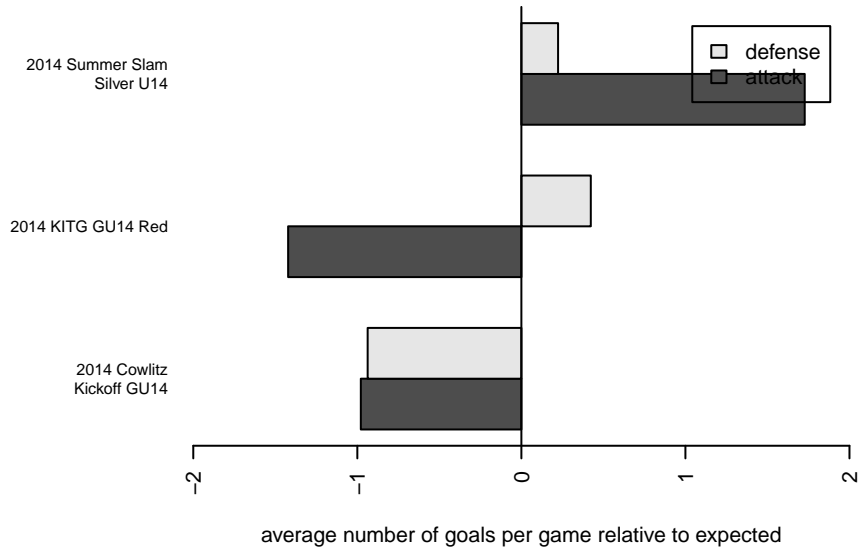

Longview Warriors G00

Longview, WA
G00 total strength=1040
attack=2.5 defense=2.11

alt names used:
Warriors
Warriors
Warriors

Venues played:
2014 KITG GU14 Red
2014 Cowlitz Kickoff GU14
2014 Summer Slam Silver U14

Longview Warriors G00
Dots are actual minus expected GF (blue circles) and GA (red triangles).
Blue line is smoothed change in attack strength. Red is smoothed change in defense strength.

**attack and defense variance (black dot)
relative to other teams
and top 10 in region**

**attack and defense rating
relative to others at age
and all opponents in last 13 months**

**attack and defense rating
relative to others at age
and all opponents in last 13 months**

Performance relative to 13 month average

Performance relative to 13 month average

Distribution of opponents
 Red = Lose zone, Blue = Win zone, Green = Even
 Black line separates win/lose zones

lot. A=Neither has attack advantage, B=Opponent has both attack and defense advantage, C=Opponent has both attack and defense disadvantage, D=Both have