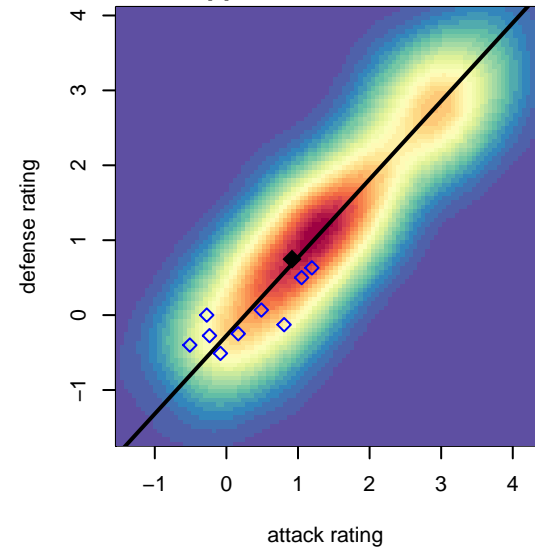

Longview Warriors G00

Longview, WA
G00 total strength=1040
attack=2.5 defense=2.11

alt names used:
Warriors
Warriors
Warriors

Venues played:
2014 KITG GU14 Red
2014 Cowlitz Kickoff GU14
2014 Summer Slam Silver U14

Longview Warriors G00
Dots are actual minus expected GF (blue circles) and GA (red triangles).
Blue line is smoothed change in attack strength. Red is smoothed change in defense strength.

**attack and defense variance (black dot)
relative to other teams
and top 10 in region**

**attack and defense rating
relative to others at age
and all opponents in last 13 months**

**attack and defense rating
relative to others at age
and all opponents in last 13 months**

Performance relative to 13 month average

Performance relative to 13 month average

Distribution of opponents
 Red = Lose zone, Blue = Win zone, Green = Even
 Black line separates win/lose zones

lot. A=Neither has attack advantage, B=Opponent has both attack and defense advantage, C=Opponent has both attack and defense disadvantage, D=Both have