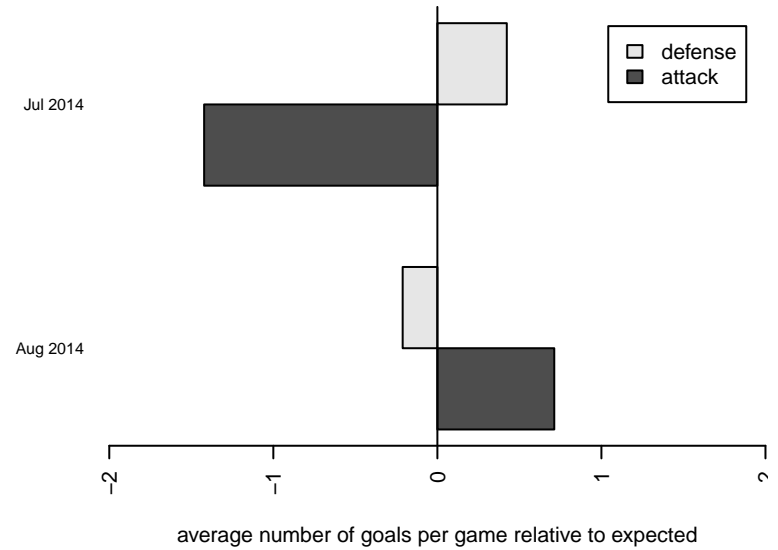

Longview Warriors G00
Dots are actual minus expected GF (blue circles) and GA (red triangles).
Blue line is smoothed change in attack strength. Red is smoothed change in defense strength.

**attack and defense variance (black dot)
relative to other teams
and top 10 in region**

**attack and defense rating
relative to others at age
and all opponents in last 13 months**

**attack and defense rating
relative to others at age
and all opponents in last 13 months**

Performance relative to 13 month average

Performance relative to 13 month average

Distribution of opponents
 Red = Lose zone, Blue = Win zone, Green = Even
 Black line separates win/lose zones

lot. A=Neither has attack advantage, B=Opponent has both attack and defense advantage, C=Opponent has both attack and defense disadvantage, D=Both have