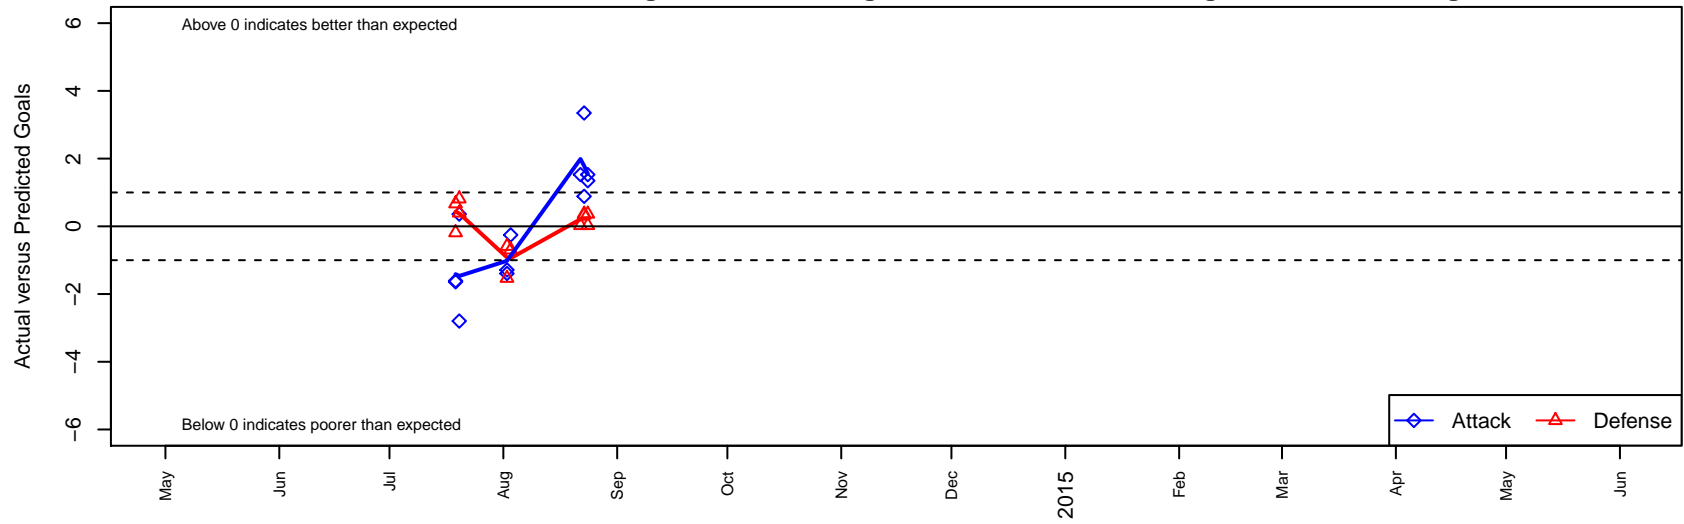

Longview Warriors G00

Longview, WA
G00 total strength=1040
attack=2.5 defense=2.11

alt names used:
Warriors
Warriors
Warriors

Venues played:
2014 KITG GU14 Red
2014 Cowlitz Kickoff GU14
2014 Summer Slam Silver U14

Longview Warriors G00
Dots are actual minus expected GF (blue circles) and GA (red triangles).
Blue line is smoothed change in attack strength. Red is smoothed change in defense strength.

**attack and defense variance (black dot)
relative to other teams
and top 10 in region**

**attack and defense rating
relative to others at age
and all opponents in last 13 months**

**attack and defense rating
relative to others at age
and all opponents in last 13 months**

Performance relative to 13 month average

Performance relative to 13 month average

Distribution of opponents
 Red = Lose zone, Blue = Win zone, Green = Even
 Black line separates win/lose zones

lot. A=Neither has attack advantage, B=Opponent has both attack and defense advantage, C=Opponent has both attack and defense disadvantage, D=Both have